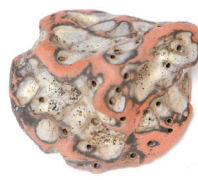

Tower Lamp, 2021

Open Edition

Dimensions: 26" h x 15" dia

Materials: Stoneware, pigment, glaze, electrical components

Lamp Type: E26 Base G25 Tala Porcelain Bulb

Fixture Type: Table lamp, Plug In

Dimmer: 300w Max Rotary Dimmer

Finish Options*:

MS | Bone & Ecrú

MS | Lavender & Dune

DW | Chartreuse + Ochre

DW | Terracotta & Bleached Black

DW | Hazelnut & Temmoku

DW | Onyx & Dune

Black

New Gray

White

Cream

Natural

Beige