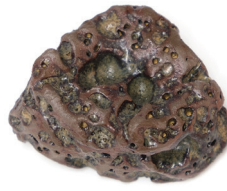

Tower Lamp, 2021

Open Edition

Dimensions: 26" h x 15" dia

Materials: Stoneware, pigment, glaze, electrical components

Lamp Type: E26 Base G25 Tala Porcelain Bulb

Fixture Type: Table lamp, Plug In

Dimmer: 300w Max Rotary Dimmer

Finish Options*:

MS | Bone & Ecrú

MS | Lavender & Dune

DW | Chartreuse + Ochre

DW | Terracotta & Bleached Black

DW | Hazelnut & Temmoku

DW | Onyx & Dune

Black

New Gray

White

Cream

Natural

Beige