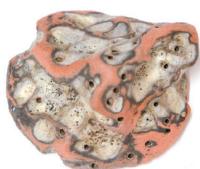

Lead Time: 8-12 weeks

© LGS Studio, LLC

Finish Options:

MS | Bone & Ecrú

MS | Lavender & Dune

DW | Chartreuse + Ochre

Natural

Black

DW | Hazelnut & Temmoku

DW | Onyx & Dune

DW | Mazerine & Oasis Blue

Marsh Gray

Cattail

MS | Avocado & Ecrú

DW | Terracotta & Bleached Black

Field Green

Medium Brown