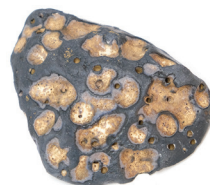

Lithic Sconce, 2021

Open Edition

Dimensions: 23" h x 6" w x 7" d

Materials: Stoneware, pigment, glaze, patinated brass, electrical components

Lamp Type: E26 Base G25 Tala Porcelain Bulb

Fixture Type: Hardwire

Finish Options:

MS | Bone & Ecru

MS | Lavender & Dune

DW | Chartreuse + Ochre

MS | Avocado & Ecru

DW | Terracotta & Bleached Black

DW | Hazelnut & Temmoku

DW | Onyx & Dune

DW | Mazerine & Oasis Blue