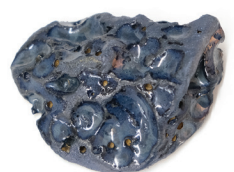

Lithic Sconce, 2021

Open Edition

Dimensions: 23" h x 6" w x 7" d

Materials: Stoneware, pigment, glaze, patinated brass, electrical components

Lamp Type: E26 Base G25 Tala Porcelain Bulb

Fixture Type: Hardwire

Finish Options:

MS | Bone & Ecru

MS | Lavender & Dune

DW | Chartreuse + Ochre

MS | Avocado & Ecru

DW | Terracotta & Bleached Black

DW | Hazelnut & Temmoku

DW | Onyx & Dune

DW | Mazerine & Oasis Blue