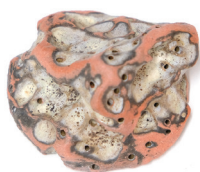

Lithic Sconce, 2021

Open Edition

Dimensions: 23" h x 6" w x 7" d

Materials: Stoneware, pigment, glaze, patinated brass, electrical components

Lamp Type: E26 Base G25 Tala Porcelain Bulb

Fixture Type: Hardwire

Finish Options:

MS | Bone & Ecru

MS | Lavender & Dune

DW | Chartreuse + Ochre

MS | Avocado & Ecru

DW | Terracotta & Bleached Black

DW | Hazelnut & Temmoku

DW | Onyx & Dune

DW | Mazerine & Oasis Blue