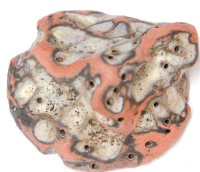

Lithic Lamp, 2019

Open Edition

Dimensions: 26" h x 8" dia

Materials: Stoneware, pigment, glaze, electrical components

Lamp Type: E26 Base G40 Tala Porcelain Bulb

Fixture Type: Table lamp, Plug In

Dimmer: 300w Max Rotary Dimmer

Finish Options:

MS | Bone & Ecrú

MS | Lavender & Dune

DW | Chartreuse + Ochre

MS | Avocado & Ecrú

DW | Terracotta & Bleached Black

DW | Hazelnut & Temmoku

DW | Onyx & Dune

DW | Mazerine & Oasis Blue