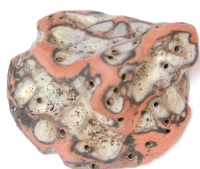

Lithic Lamp, 2019

Open Edition

Dimensions: 16" h x 8" dia

Materials: Stoneware, pigment, glaze, electrical components

Lamp Type: E26 Base G40 Tala Porcelain Bulb

Fixture Type: Table lamp, Plug In

Dimmer: 300w Max Rotary Dimmer

Finish Options:

MS | Bone & Ecrú

MS | Lavender & Dune

DW | Chartreuse + Ochre

MS | Avocado & Ecrú

DW | Terracotta & Bleached Black

DW | Hazelnut & Temmoku

DW | Onyx & Dune

DW | Mazerine & Oasis Blue