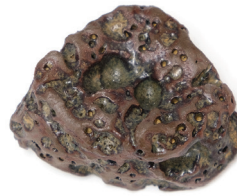

Barrel Lamp, 2020

Open Edition

Dimensions: 22" h x 22" dia

Materials: Stoneware, pigment, glaze, electrical components

Lamp Type: E26 Base Oval Tala Porcelain Bulb

Fixture Type: Table lamp, Plug In

Dimmer: 300w Max Rotary Dimmer

Finish Options:

MS | Bone & Ecrú

MS | Lavender & Dune

DW | Chartreuse + Ochre

MS | Avocado & Ecrú

DW | Terracotta & Bleached Black

DW | Mazerine & Oasis Blue

DW | Hazelnut & Temmoku