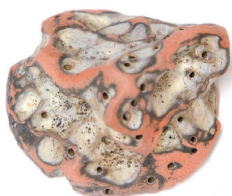

Barrel Lamp, 2020

Open Edition

Dimensions: 22" h x 22" dia

Materials: Stoneware, pigment, glaze, electrical components

Lamp Type: E26 Base Oval Tala Porcelain Bulb

Fixture Type: Table lamp, Plug In

Dimmer: 300w Max Rotary Dimmer

Finish Options:

MS | Bone & Ecrú

MS | Lavender & Dune

DW | Chartreuse + Ochre

MS | Avocado & Ecrú

DW | Terracotta & Bleached Black

DW | Mazerine & Oasis Blue

DW | Hazelnut & Temmoku