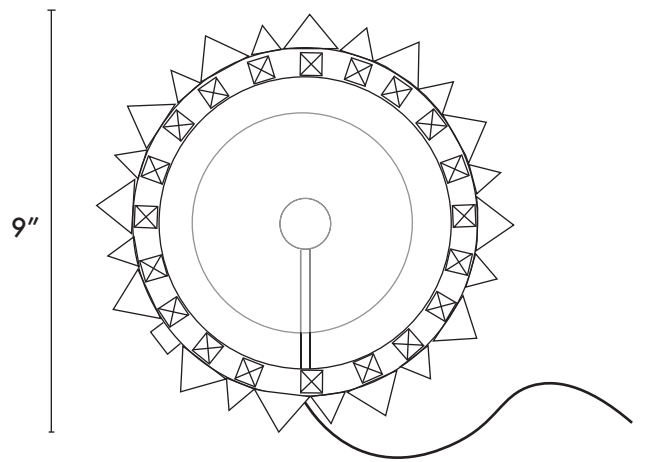

SIDE

FRONT

**Barrel Lamp, 2020**

**Open Edition**

**Dimensions:** 9"h x 15"w x 9"d

**Materials:** Stoneware, glaze, electrical components

**Lamp Type:** (2) E26 Base G40 Tala Porcelain Bulb

**Fixture Type:** Table lamp, Plug In

**Lead Time:** 8-12 weeks

**Finish Options\*:**

Lobster

Burned Brown

Temmoku

Lava

Crab Shell

Violet Stone