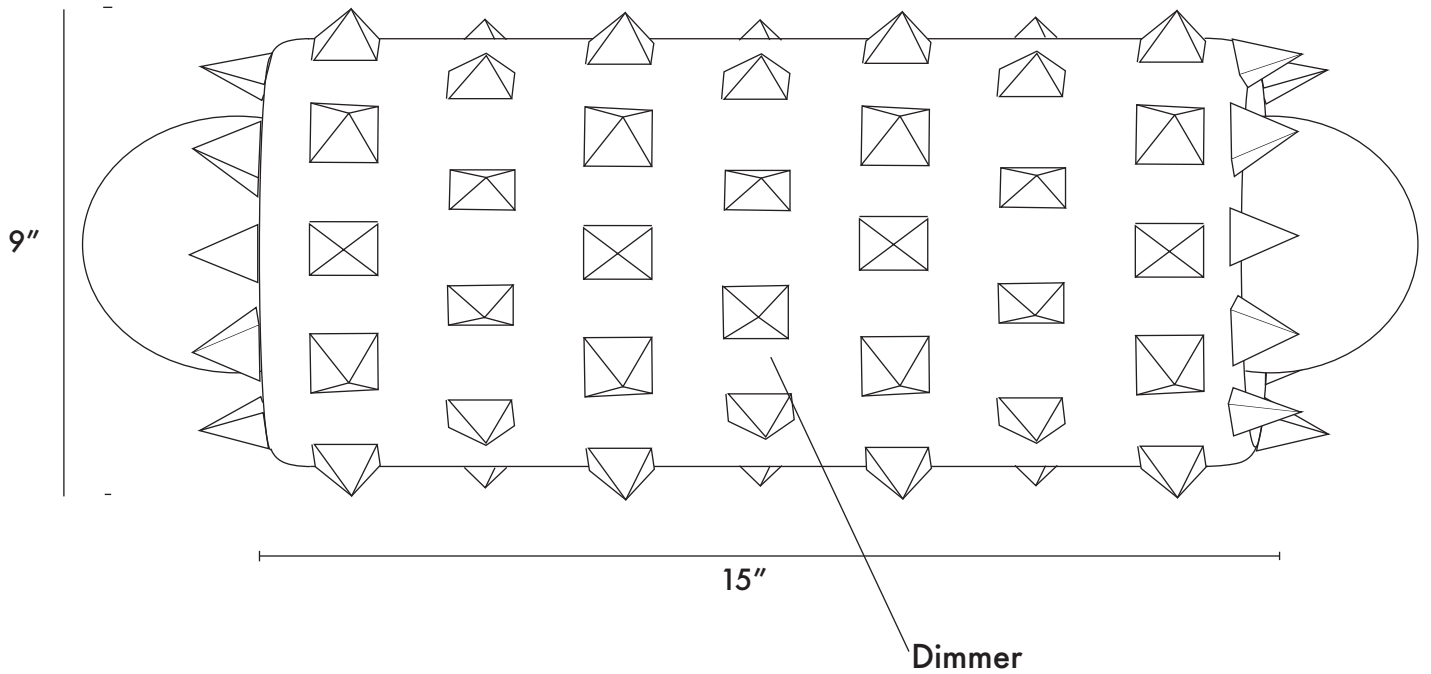

SIDE

FRONT

**Barrel Lamp, 2020**

**Open Edition**

**Dimensions:** 9"h x 15"w x 9"d

**Materials:** Stoneware, glaze, electrical components

**Lamp Type:** (2) E26 Base G40 Tala Porcelain Bulb

**Fixture Type:** Table lamp, Plug In

**Lead Time:** 8-12 weeks

**Finish Options\*:**

Lobster

Burned Brown

Temmoku

Lava

Crab Shell

Violet Stone