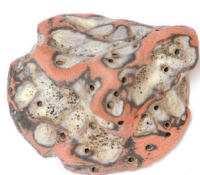

≈ 23"

≈ 22"

**Baleen Lamp, 2022**

**Open Edition**

**Dimensions:** ≈ 23"h x 22"d

**Materials:** Stoneware, pigment, glaze, electrical components

**Lamp Type:** (3) GY6.35 Base 120v Bi-pin LED Bulbs 2700k

**Fixture Type:** Table lamp, Plug In

**Lead Time:** 8-12 weeks

**Finish Options\*:**

MS | Bone & Ecru

MS | Lavender & Dune

DW | Chartreuse + Ochre

Natural

Black

DW | Hazelnut & Temmoku

DW | Onyx & Dune

DW | Mazerine & Oasis Blue

Marsh Gray

Cattail

MS | Avocado & Ecru

DW | Terracotta & Bleached Black

Field Green

Medium Brown